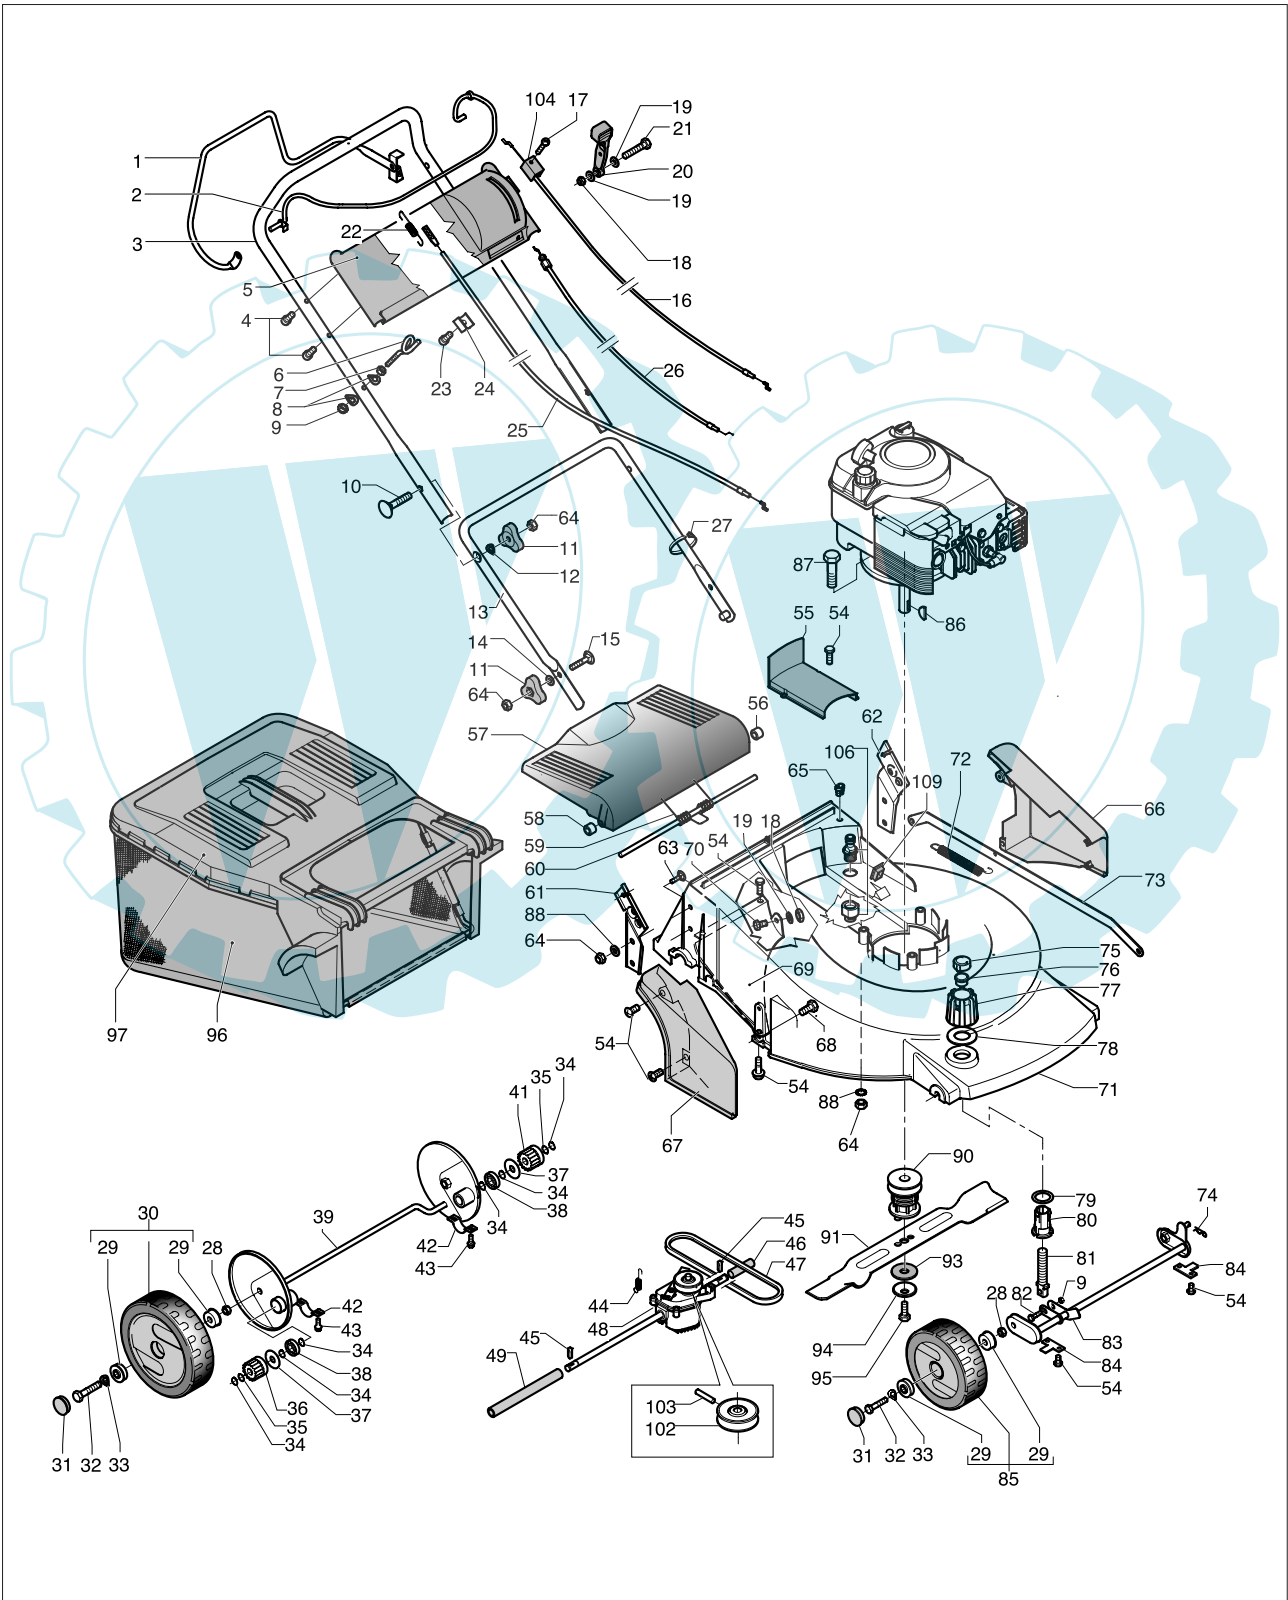

brand	MEP

date	MAR/03	SHEET 1/3

Model

MP 550 S

Product number

9538758-87 9538759-01